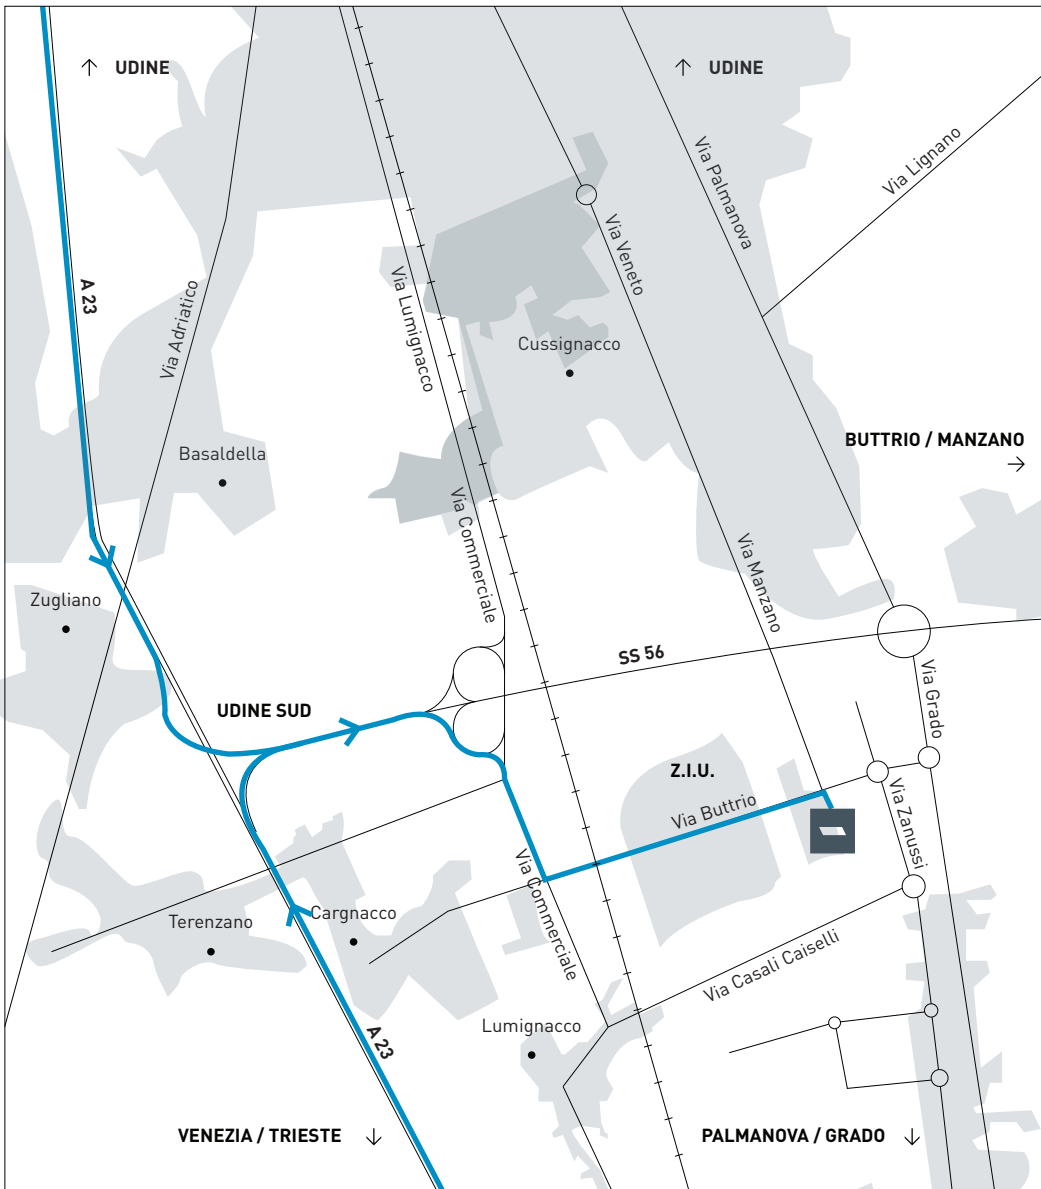

ACCESS MAP

Trieste (Ronchi de Legionari) km. 49

Ljubljana Km. 158

Highway A26 > ITALIA

Highway A4 > Venezia

Highway A23 > Udine-Tarvisio

Venice (Marco Polo) km. 110

Highway A4 > Trieste

Highway A23 > Udine-Tarvisio

Klagenfurt km. 165

Highway A2 > ITALIA

Highway A23 > Udine

Highway A23 > Exit at Udine sud

After pay booth take first slip-road

on the right, direction MANZANO /

BUTTRIO / Z.I.U. / Z.A.U.

> exit Z.I.U. / Z.A.U. direction Cargnacco

> take Via Commerciale > turn to Via Buttrio