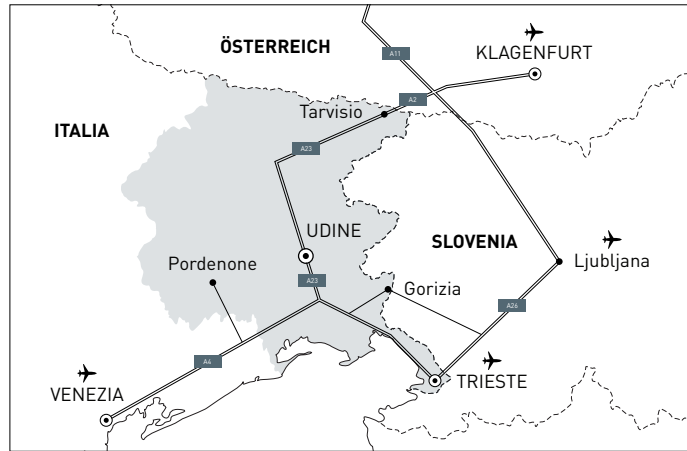

ACCESS MAP

Trieste (Ronchi de Legionari) km. 49

Ljubljana Km. 158

Highway A26 > ITALIA

Highway A4 > Venezia

Highway A23 > Udine-Tarvisio

Venice (Marco Polo) km. 110

Highway A4 > Trieste

Highway A23 > Udine-Tarvisio

Klagenfurt km. 165

Highway A2 > ITALIA

Highway A23 > Udine

Highway A23 > Exit at Udine sud

After pay booth take first slip-road

on the right, direction MANZANO /

BUTTRIO / Z.I.U. / Z.A.U.

> exit Z.I.U. / Z.A.U. direction Cargnacco

> take Via Commerciale > turn to Via Buttrio